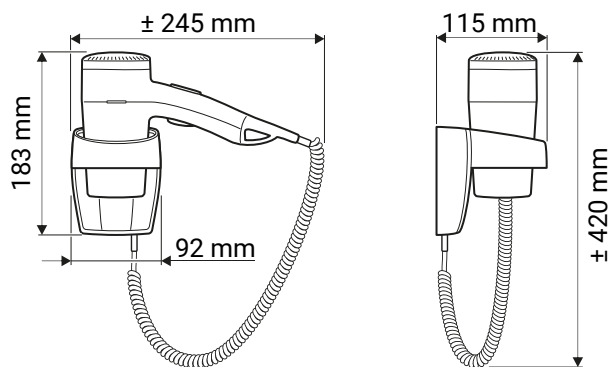

Action Super Plus hair dryer

618/619

Wall mounted
2 year warranty

The Action Super Plus hair dryer is designed with elegance and efficiency, suited for hotels, swimming arenas, and changing facilities. The compact design enables it to fit into any space. With user-friendly interface, this hair dryer combines convenience and reliability and is the ideal addition to enhance your guests' experience.

1200 W. 220-240V. Extensible hose up to 1.20 M.

Technical data

Prod. No	618 / 619
Type	Action Super Plus hårtørrer
Dimensions	H 183 x B 92 x D 115 mm
Material	ABS
Connection	220-240Vac, 50/60 Hz, Class II
Total wattage	1000 - 1200W
Noise level	< 70dBA
Max air capacity	51m ³ /h
Max temperature	65°C
Net weight	0,6 kg
Gross weight	0,7 kg
Protection rating	IP20

Application

The hair dryer is turned on by holding down the power button located on the handle of the hair dryer and is turned off by releasing the button. The hair dryer is equipped with a safety thermostat. In case of overheating, it stops automatically.

Installation

Wall mounted

Tender text

Hair dryer in ABS material.
IP20, 220-240 V, 50/60 Hz, 1200 W, Class II.
<70 dBA. Net weight 0,6 kg.

Standard colors

Black, white.

References

Hotels, camp sites, and changing facilities in sports clubs and public swimming pools.